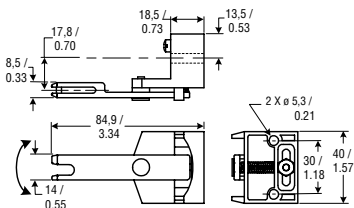

Keys for GK and GKL/GKR switches

Straight key

REFERENCE
GKZ56

90° key

REFERENCE
GKZ57

Spring-loaded key: up/down

REFERENCE
GKZ58

Spring-loaded key: left/right

REFERENCE
GKZ59

Locking slider bolt with actuating key

0° key rotation
REFERENCE
GKZ71

180° key rotation
REFERENCE
GKZ73

90° key rotation
REFERENCE
GKZ72

270° key rotation
REFERENCE
GKZ74