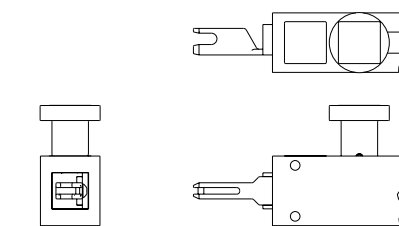

Keys for GK and GKL/GKR switches

Straight key

REFERENCE
GKZ56

90° key

REFERENCE
GKZ57

Spring-loaded key: up/down

REFERENCE
GKZ58

Spring-loaded key: left/right

REFERENCE
GKZ59

Locking slider bolt with actuating key

0° key rotation
REFERENCE
GKZ71

180° key rotation
REFERENCE
GKZ73

90° key rotation
REFERENCE
GKZ72

270° key rotation
REFERENCE
GKZ74