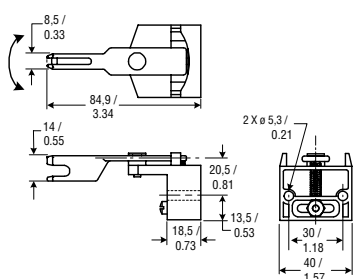

Keys for GK and GKL/GKR switches

Straight key

REFERENCE
GKZ56

90° key

REFERENCE
GKZ57

Spring-loaded key: up/down

REFERENCE
GKZ58

Spring-loaded key: left/right

REFERENCE
GKZ59

Locking slider bolt with actuating key

0° key rotation
REFERENCE
GKZ71

180° key rotation
REFERENCE
GKZ73

90° key rotation
REFERENCE
GKZ72

270° key rotation
REFERENCE
GKZ74