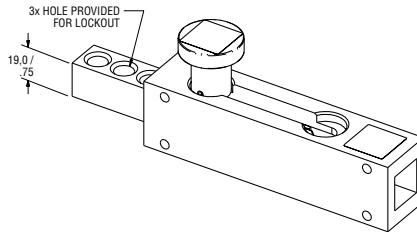

Keys for GK and GKL/GKR switches

Straight key

REFERENCE
GKZ56

90° key

REFERENCE
GKZ57

Spring-loaded key: up/down

REFERENCE
GKZ58

Spring-loaded key: left/right

REFERENCE
GKZ59

Locking slider bolt with actuating key

0° key rotation
REFERENCE
GKZ71

180° key rotation
REFERENCE
GKZ73

90° key rotation
REFERENCE
GKZ72

270° key rotation
REFERENCE
GKZ74