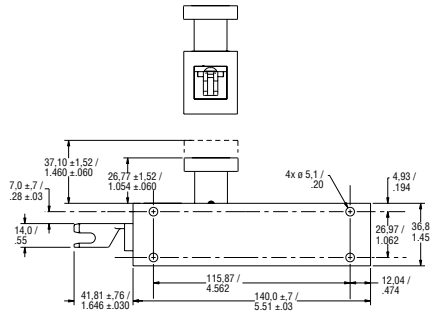

Keys for GK and GKL/GKR switches

Straight key

REFERENCE
GKZ56

90° key

REFERENCE
GKZ57

Spring-loaded key: up/down

REFERENCE
GKZ58

Spring-loaded key: left/right

REFERENCE
GKZ59

Locking slider bolt with actuating key

0° key rotation
REFERENCE
GKZ71

180° key rotation
REFERENCE
GKZ73

90° key rotation
REFERENCE
GKZ72

270° key rotation
REFERENCE
GKZ74