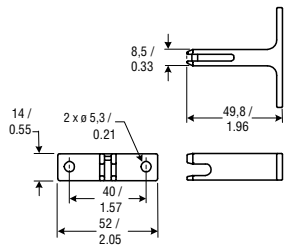

Keys for GK and GKL/GKR switches

Straight key

REFERENCE
GKZ56

90° key

REFERENCE
GKZ57

Spring-loaded key: up/down

REFERENCE
GKZ58

Spring-loaded key: left/right

REFERENCE
GKZ59

Locking slider bolt with actuating key

0° key rotation
REFERENCE
GKZ71

180° key rotation
REFERENCE
GKZ73

90° key rotation
REFERENCE
GKZ72

270° key rotation
REFERENCE
GKZ74