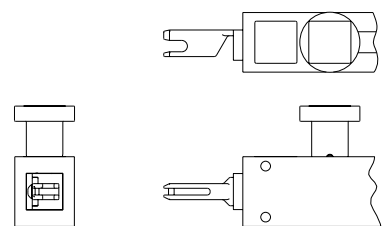

Keys for GK and GKL/GKR switches

Straight key

REFERENCE
GKZ56

90° key

REFERENCE
GKZ57

Spring-loaded key: up/down

REFERENCE
GKZ58

Spring-loaded key: left/right

REFERENCE
GKZ59

Locking slider bolt with actuating key

0° key rotation
REFERENCE
GKZ71

180° key rotation
REFERENCE
GKZ73

90° key rotation
REFERENCE
GKZ72

270° key rotation
REFERENCE
GKZ74