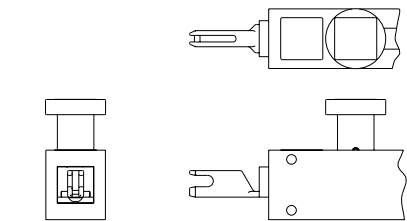

Keys for GK and GKL/GKR switches

Straight key

REFERENCE
GKZ56

90° key

REFERENCE
GKZ57

Spring-loaded key: up/down

REFERENCE
GKZ58

Spring-loaded key: left/right

REFERENCE
GKZ59

Locking slider bolt with actuating key

0° key rotation
REFERENCE
GKZ71

180° key rotation
REFERENCE
GKZ73

90° key rotation
REFERENCE
GKZ72

270° key rotation
REFERENCE
GKZ74