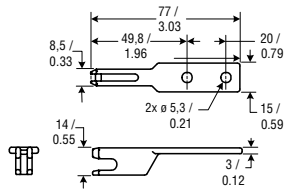

Keys for GK and GKL/GKR switches

Straight key

REFERENCE
GKZ56

90° key

REFERENCE
GKZ57

Spring-loaded key: up/down

REFERENCE
GKZ58

Spring-loaded key: left/right

REFERENCE
GKZ59

Locking slider bolt with actuating key

0° key rotation
REFERENCE
GKZ71

180° key rotation
REFERENCE
GKZ73

90° key rotation
REFERENCE
GKZ72

270° key rotation
REFERENCE
GKZ74